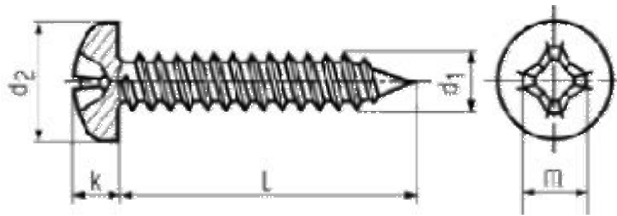

DIN 7981 Pan Head Self Tapping Screws

Cross Recessed Drive

All measurements in millimeters (mm)

d_1	k max	d_2 max	m	Drive No.
2.2	1.8	4.2	2.6	H1
2.9	2.2	5.6	3.0	H1
3.5	2.6	6.9	4.2	H2
3.9	2.8	7.5	4.4	H2
4.2	3.1	8.2	4.6	H2
4.8	3.6	9.5	5.0	H2
5.5	4.0	10.8	6.5	H3
6.3	4.6	12.5	7.1	H3
8	5.25	15.8	-	-